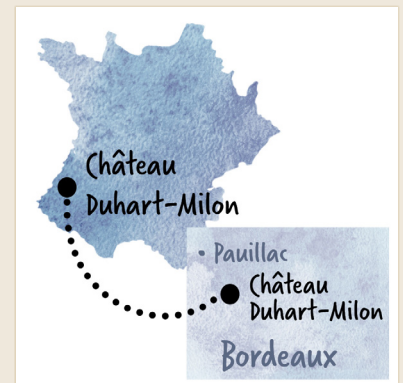

DOMAINES BARONS DE ROTHSCHILD (LAFITE)

CHÂTEAU DUHART-MILON

CHÂTEAU DUHART-MILON 2000

BACKGROUND

The Rothschild family acquired Château Duhart-Milon, a “4er Cru” in the 1855 classification, from the “Castejas” of Pauillac, in 1962. The property was named after the Sieur of Duhart, gun-runner to Louis XIV, who originally owned the property, and from the name of the little hamlet of Milon which separates the Duhart-Milon vineyard from Château Lafite. The vineyard covers 188 acres and is planted with the classical Médoc cépages: Cabernet Sauvignon (67%), Merlot (33%) and a small amount of “Petit Verdot.”

CURRENT WINEMAKER

Eric Kohler

TECHNICAL DATA

Acidity
3.32 g/L
Alcohol
12.89%

93 WINE SPECTATOR
POINTS Web 2016

90 PTS WINE ADVOCATE 4/03

TAUB FAMILY
SELECTIONS

TaubFamilySelections.com